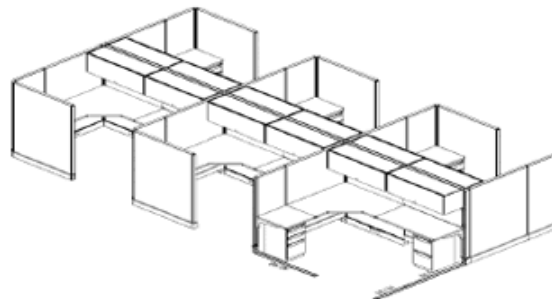

MIDWEST OFFICE SUPPLY

1801 AUSTIN, WICHITA FALLS, TX 76301

TOLL FREE: (800) 377 4379 * LOCAL: (940) 761-3375

FAX: (940) 761-3920

Herman Miller AO
SERIES

REMANUFACTURED

6' x 8' each, 6-Station Typical

Part Number	Part Description	Qty	List	Ext. List	Your Cost
A1322.06E	+Base Pwr Entry,Dir Con 4-Circ,6Ft L	1	\$129.00	129.00	\$ 51.60
AO380.24	+Cable Mgmt Assy 24W	8	\$43.00	344.00	\$ 137.60
AO380.48	+Cable Mgmt Assy 48W	14	\$43.00	602.00	\$ 240.80
AO240.62H	+Conn,4-Way 90 Deg. 62H	2	\$199.00	398.00	\$ 159.20
AO220.62H	+Conn,Hard Surf 2-Way 90 Deg. 62H	6	\$95.00	570.00	\$ 228.00
AO230.62H	+Conn,Hard Surf 3-Way 90 Deg. 62H	2	\$150.00	300	\$ 120.00
A1920.	+Conv Base Kit,Connector 2-Way 90 Deg	6	\$27.00	162	\$ 64.80
A1921.	+Conv Base Kit,Connector 3-Way 90 Deg	2	\$28.00	56	\$ 22.40
A1922.	+Conv Base Kit,Connector 4-Way 90 Deg	2	\$25.00	50	\$ 20.00
A1924.	+Conv Base Kit,Fin End	8	\$15.00	120	\$ 48.00
A1910.48E	+Conv Base Kit,Pnl 4-Circ Pwr 48W	4	\$230.00	920	\$ 368.00
A1910.48N	+Conv Base Kit,Pnl Npwr W/O Rcp Lc 48W	2	\$99.00	198	\$ 79.20
AO215.62	+Draw Rod 62H	11	\$18.00	198	\$ 79.20
A1311.A	+Duplex Rcp,4-Circ A 6/Pkg	1	\$162.00	162	\$ 64.80
A1311.D	+Duplex Rcp,4-Circ D Dedicated 6/Pkg	1	\$162.00	162	\$ 64.80
AO250.62H	+Fin End 62H	8	\$28.00	224	\$ 89.60
AO560.1648	+Flip Dr Unt,A-Stl,Edp W/Lk 15-1/2H 48W 15-1/2D	12	\$468.00	5,616.00	\$ 2,246.40
AO120.6224	+Panel,Fabric Covered 62H 24W	8	\$369.00	2,952.00	\$ 1,180.80
AO120.6248	+Panel,Fabric Covered 62H 48W	20	\$544.00	10,880.00	\$ 4,352.00
FAV13.2015F	+Ped V-Pull,Support 20D for 24D Wk Surf,B/B/F,Sm Pt/Sm Stl	6	\$480.00	2,880.00	\$ 1,152.00
FAV13.2015B	+Ped V-Pull,Support 20D for 24D Wk Surf,F/F,Sm Pt/Sm Stl	6	\$445.00	2,670.00	\$ 1,068.00
A1342.48	+Pwr Jumper,Panel Pass-Thru 48W	2	\$95.00	190	\$ 76.00
AO610.1648	+Tackboard,A-Style Single-Sided 15H 48W	6	\$150.00	900	\$ 360.00
G6132.42MNS	+Task Light,Utility,Std,Magnetic Ballast,Nc Dim,AO,Prospects,Etho,Vivo,42W	6	\$191.00	1,146.00	\$ 458.40
AO421.2448L	+Work Surf,Rad-Edge Cor Lam 48W 24D	6	\$487.00	2,922.00	\$ 1,168.80
AO417.2424L	+Work Surf,Rad-Edge Rect Lam 24W 24D	6	\$210.00	1,260.00	\$ 504.00
AO417.2448L	+Work Surf,Rad-Edge Rect Lam 48W 24D	6	\$297.00	1,782.00	\$ 712.80
TOTAL LIST				\$ 37,793.00	
Grand Total SELL:				\$ 15,117.20	