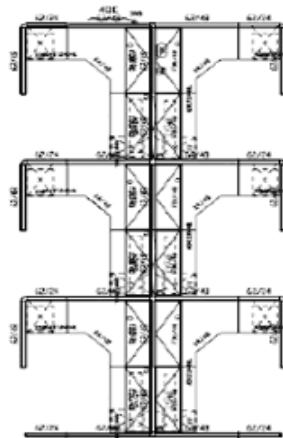

MIDWEST OFFICE SUPPLY

1801 AUSTIN, WICHITA FALLS, TX 76301

TOLL FREE: (800) 377 4379 * LOCAL: (940) 761-3375

FAX: (940) 761-3920

Herman Miller AO
SERIES

REMANUFACTURED

6' x 8' each, 6-Station Typical

Part Number	Part Description	Qty	List	Ext. List	Your Cost
A1322.06E	+Base Pwr Entry,Dir Con 4-Circ,6Ft L	1	\$129.00	129.00	\$ 51.60
AO380.24	+Cable Mgmt Assy 24W	8	\$43.00	344.00	\$ 137.60
AO380.48	+Cable Mgmt Assy 48W	14	\$43.00	602.00	\$ 240.80
AO240.62H	+Conn,4-Way 90 Deg. 62H	2	\$199.00	398.00	\$ 159.20
AO220.62H	+Conn,Hard Surf 2-Way 90 Deg. 62H	6	\$95.00	570.00	\$ 228.00
AO230.62H	+Conn,Hard Surf 3-Way 90 Deg. 62H	2	\$150.00	300	\$ 120.00
A1920.	+Conv Base Kit,Connector 2-Way 90 Deg	6	\$27.00	162	\$ 64.80
A1921.	+Conv Base Kit,Connector 3-Way 90 Deg	2	\$28.00	56	\$ 22.40
A1922.	+Conv Base Kit,Connector 4-Way 90 Deg	2	\$25.00	50	\$ 20.00
A1924.	+Conv Base Kit,Fin End	8	\$15.00	120	\$ 48.00
A1910.48E	+Conv Base Kit,Pnl 4-Circ Pwr 48W	4	\$230.00	920	\$ 368.00
A1910.48N	+Conv Base Kit,Pnl Npwr W/O Rcp Lc 48W	2	\$99.00	198	\$ 79.20
AO215.62	+Draw Rod 62H	11	\$18.00	198	\$ 79.20
A1311.A	+Duplex Rcp,4-Circ A 6/Pkg	1	\$162.00	162	\$ 64.80
A1311.D	+Duplex Rcp,4-Circ D Dedicated 6/Pkg	1	\$162.00	162	\$ 64.80
AO250.62H	+Fin End 62H	8	\$28.00	224	\$ 89.60
AO560.1648	+Flip Dr Unt,A-Stl,Edp W/Lk 15-1/2H 48W 15-1/2D	12	\$468.00	5,616.00	\$ 2,246.40
AO120.6224	+Panel,Fabric Covered 62H 24W	8	\$369.00	2,952.00	\$ 1,180.80
AO120.6248	+Panel,Fabric Covered 62H 48W	20	\$544.00	10,880.00	\$ 4,352.00
FAV13.2015F	+Ped V-Pull,Support 20D for 24D Wk Surf,B/B/F,Sm Pt/Sm Stl	6	\$480.00	2,880.00	\$ 1,152.00
FAV13.2015B	+Ped V-Pull,Support 20D for 24D Wk Surf,F/F,Sm Pt/Sm Stl	6	\$445.00	2,670.00	\$ 1,068.00
A1342.48	+Pwr Jumper,Panel Pass-Thru 48W	2	\$95.00	190	\$ 76.00
AO610.1648	+Tackboard,A-Style Single-Sided 15H 48W	6	\$150.00	900	\$ 360.00
G6132.42MNS	+Task Light,Utility,Std,Magnetic Ballast,Nc Dim,AO,Prospects,Etho,Vivo,42W	6	\$191.00	1,146.00	\$ 458.40
AO421.2448L	+Work Surf,Rad-Edge Cor Lam 48W 24D	6	\$487.00	2,922.00	\$ 1,168.80
AO417.2424L	+Work Surf,Rad-Edge Rect Lam 24W 24D	6	\$210.00	1,260.00	\$ 504.00
AO417.2448L	+Work Surf,Rad-Edge Rect Lam 48W 24D	6	\$297.00	1,782.00	\$ 712.80
TOTAL LIST				\$ 37,793.00	
Grand Total SELL:				\$ 15,117.20	